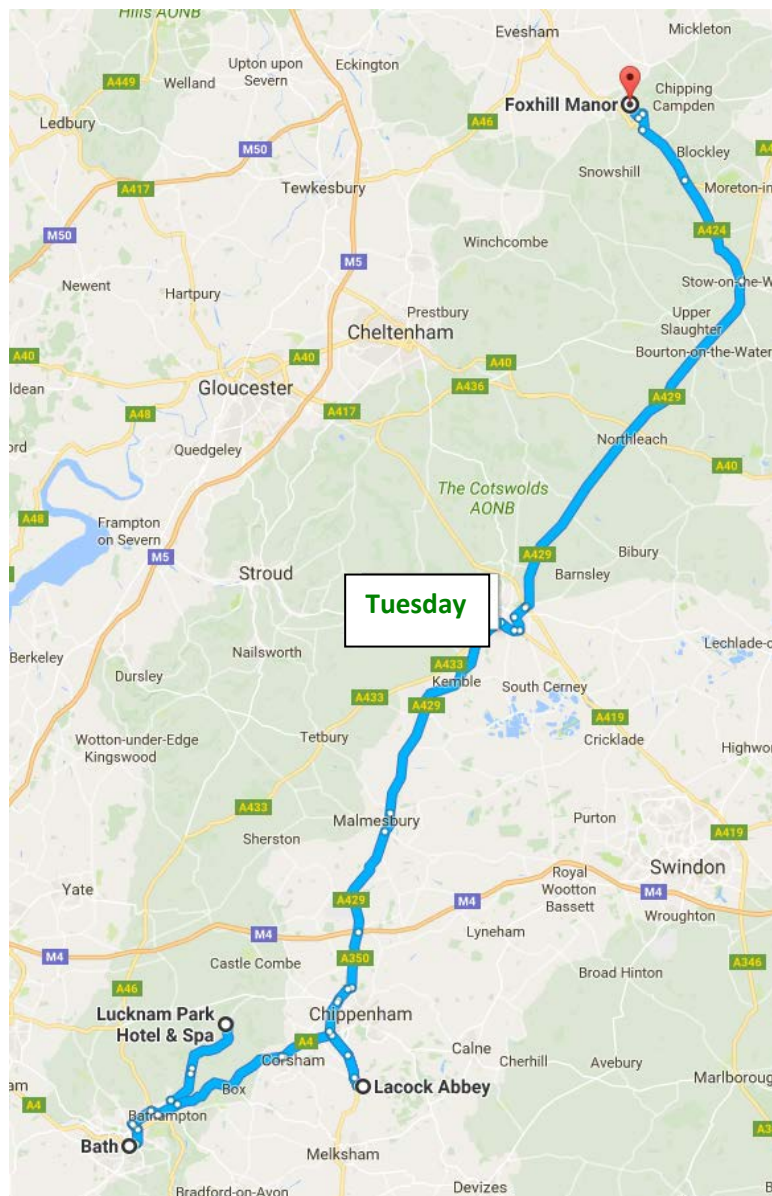

17:00 Arrive Lucknam Park

Map of the Day

A sample Bespoke Itinerary created for a client of Azure

Tuesday

09:00 Depart Lucknam Park

09:30 Arrive **Bath**

12:00 Lunch at the Hare & Hounds, Bath

13:00 Depart Bath

13:45 Arrive **Lacock Abbey**

15:30 Depart Lacock Abbey

17:00 Arrive Foxhill Manor

Map of the Day

A sample Bespoke Itinerary created for a client of Azure

Wednesday

- 09:00 Depart Foxhill Manor
- 09:30 Arrive **Broadway** via Broadway Tower
- 10:15 Depart Broadway
- 10:30 Arrive **Chipping Campden**
- 11:15 Depart Chipping Campden
- 11:45 Arrive **Lower Slaughter** via Stow-on-the-Wold
- 12:00 Lunch at Lower Slaughter
- 13:00 Depart Lower Slaughter
- 13:15 Arrive **Bourton-on-the-Water**
- 14:30 Depart Bourton-on-the-Water
- 15:00 Arrive **Kiftsgate Garden**.
- 15:45 Depart Kiftsgate Garden
- 15:45 Arrive **Hidcote Gardens**
- 16:45 Depart Hidcote Gardens
- 17:00 Arrive Foxhill Manor

Map of the Day

A sample Bespoke Itinerary created for a client of Azure

Thursday

09:00 Depart Foxhill Manor

09:45 Arrive **Blenheim Palace**

10:00 Churchill Exhibition

10:30 State Room Tour

11:15 Formal Gardens & grounds

16:00 Depart Oxford

Map of the Day

17:00 Arrive Foxhill

A sample Bespoke Itinerary created for a client of Azure

Friday

09:00 Depart Foxhill Manor

09:30 Arrive at **Stanway House**

12:00 Depart Stanway House