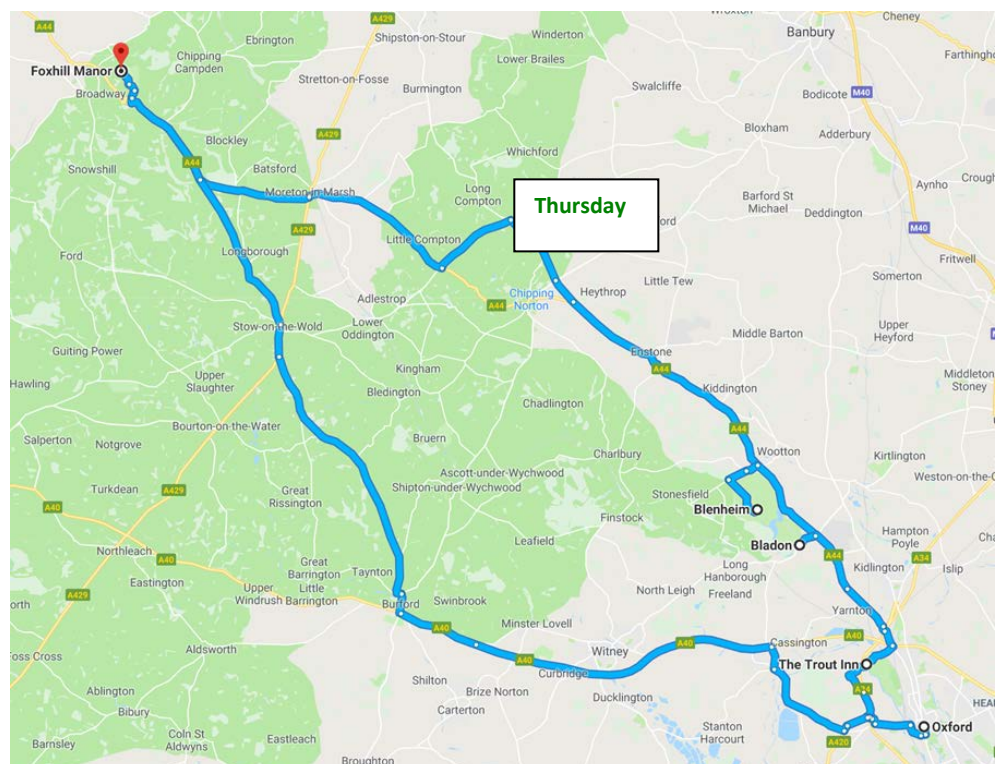

13:45 Arrive **Lacock Abbey**

15:30 Depart Lacock Abbey

17:00 Arrive Foxhill Manor

Map of the Day

A sample Bespoke Itinerary created for a client of Azure

Wednesday

- 09:00 Depart Foxhill Manor
- 09:30 Arrive **Broadway** via Broadway Tower
- 10:15 Depart Broadway
- 10:30 Arrive **Chipping Campden**
- 11:15 Depart Chipping Campden
- 11:45 Arrive **Lower Slaughter** via Stow-on-the-Wold
- 12:00 Lunch at Lower Slaughter
- 13:00 Depart Lower Slaughter
- 13:15 Arrive **Bourton-on-the-Water**
- 14:30 Depart Bourton-on-the-Water
- 15:00 Arrive **Kiftsgate Garden**.
- 15:45 Depart Kiftsgate Garden
- 15:45 Arrive **Hidcote Gardens**
- 16:45 Depart Hidcote Gardens
- 17:00 Arrive Foxhill Manor

Map of the Day

A sample Bespoke Itinerary created for a client of Azure

Thursday

09:00 Depart Foxhill Manor

09:45 Arrive **Blenheim Palace**

10:00 Churchill Exhibition

10:30 State Room Tour

11:15 Formal Gardens & grounds

16:00 Depart Oxford

Map of the Day

17:00 Arrive Foxhill

A sample Bespoke Itinerary created for a client of Azure

Friday

09:00 Depart Foxhill Manor

09:30 Arrive at **Stanway House**

12:00 Depart Stanway House