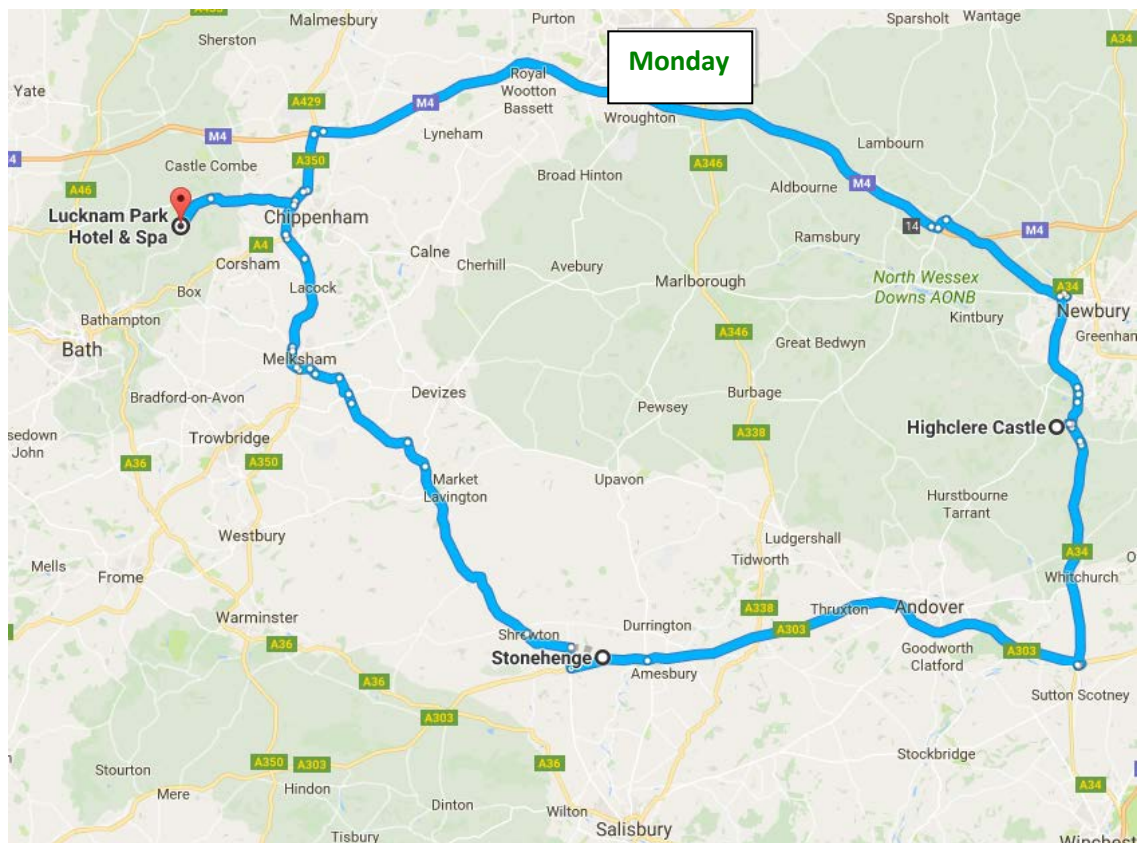

17:00 Arrive Lucknam Park

Map of the Day

A sample Bespoke Itinerary created for a client of Azure

Tuesday

09:00 Depart Lucknam Park

09:30 Arrive **Bath**

12:00 Lunch at the Hare & Hounds, Bath

13:00 Depart Bath

13:45 Arrive **Lacock Abbey**

15:30 Depart Lacock Abbey

17:00 Arrive Foxhill Manor

Map of the Day

A sample Bespoke Itinerary created for a client of Azure

Wednesday

- 09:00 Depart Foxhill Manor
- 09:30 Arrive **Broadway** via Broadway Tower
- 10:15 Depart Broadway
- 10:30 Arrive **Chipping Campden**
- 11:15 Depart Chipping Campden
- 11:45 Arrive **Lower Slaughter** via Stow-on-the-Wold
- 12:00 Lunch at Lower Slaughter
- 13:00 Depart Lower Slaughter
- 13:15 Arrive **Bourton-on-the-Water**
- 14:30 Depart Bourton-on-the-Water
- 15:00 Arrive **Kiftsgate Garden**.
- 15:45 Depart Kiftsgate Garden
- 15:45 Arrive **Hidcote Gardens**
- 16:45 Depart Hidcote Gardens
- 17:00 Arrive Foxhill Manor

Map of the Day

A sample Bespoke Itinerary created for a client of Azure

Thursday

09:00 Depart Foxhill Manor

09:45 Arrive **Blenheim Palace**

10:00 Churchill Exhibition

10:30 State Room Tour

11:15 Formal Gardens & grounds