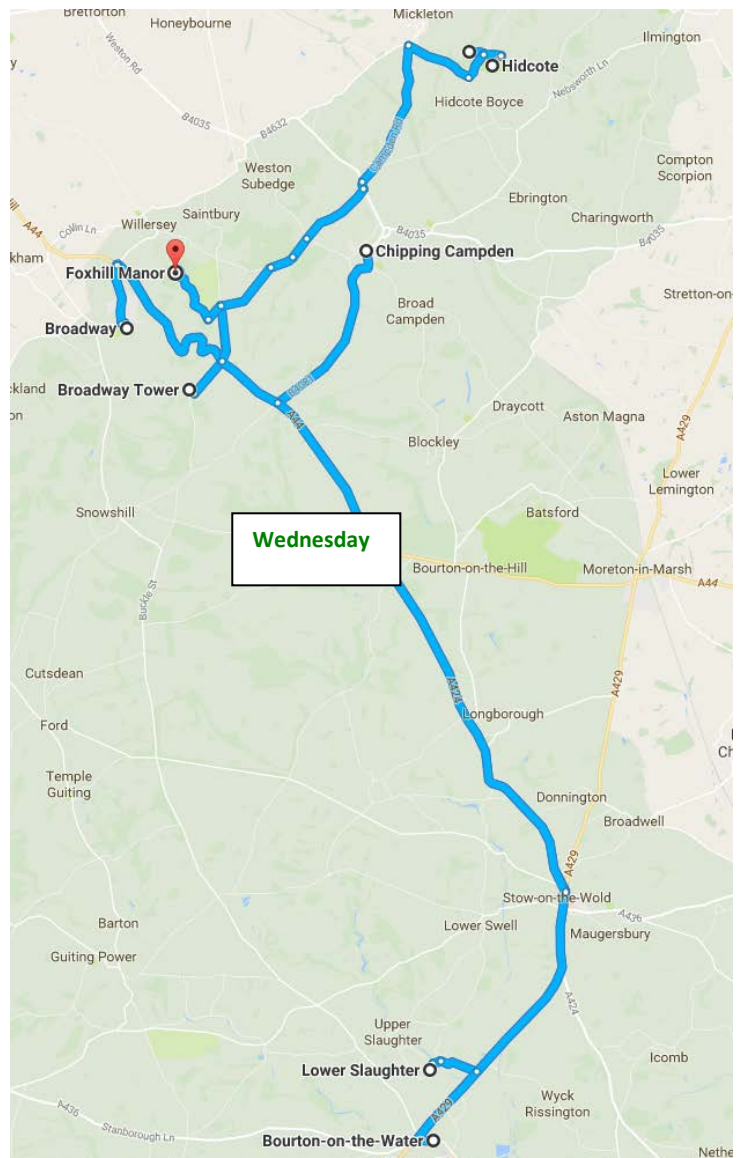

17:00 Arrive Lucknam Park

Map of the Day

A sample Bespoke Itinerary created for a client of Azure

Tuesday

09:00 Depart Lucknam Park

09:30 Arrive **Bath**

12:00 Lunch at the Hare & Hounds, Bath

13:00 Depart Bath

13:45 Arrive **Lacock Abbey**

15:30 Depart Lacock Abbey

17:00 Arrive Foxhill Manor

Map of the Day

A sample Bespoke Itinerary created for a client of Azure

Wednesday

- 09:00 Depart Foxhill Manor
- 09:30 Arrive **Broadway** via Broadway Tower
- 10:15 Depart Broadway
- 10:30 Arrive **Chipping Campden**
- 11:15 Depart Chipping Campden
- 11:45 Arrive **Lower Slaughter** via Stow-on-the-Wold
- 12:00 Lunch at Lower Slaughter
- 13:00 Depart Lower Slaughter
- 13:15 Arrive **Bourton-on-the-Water**
- 14:30 Depart Bourton-on-the-Water
- 15:00 Arrive **Kiftsgate Garden**.
- 15:45 Depart Kiftsgate Garden
- 15:45 Arrive **Hidcote Gardens**
- 16:45 Depart Hidcote Gardens
- 17:00 Arrive Foxhill Manor

Map of the Day

A sample Bespoke Itinerary created for a client of Azure

Thursday

09:00 Depart Foxhill Manor

09:45 Arrive **Blenheim Palace**

10:00 Churchill Exhibition

10:30 State Room Tour

11:15 Formal Gardens & grounds

16:00 Depart Oxford

Map of the Day

17:00 Arrive Foxhill

A sample Bespoke Itinerary created for a client of Azure

Friday

09:00 Depart Foxhill Manor

09:30 Arrive at **Stanway House**

12:00 Depart Stanway House